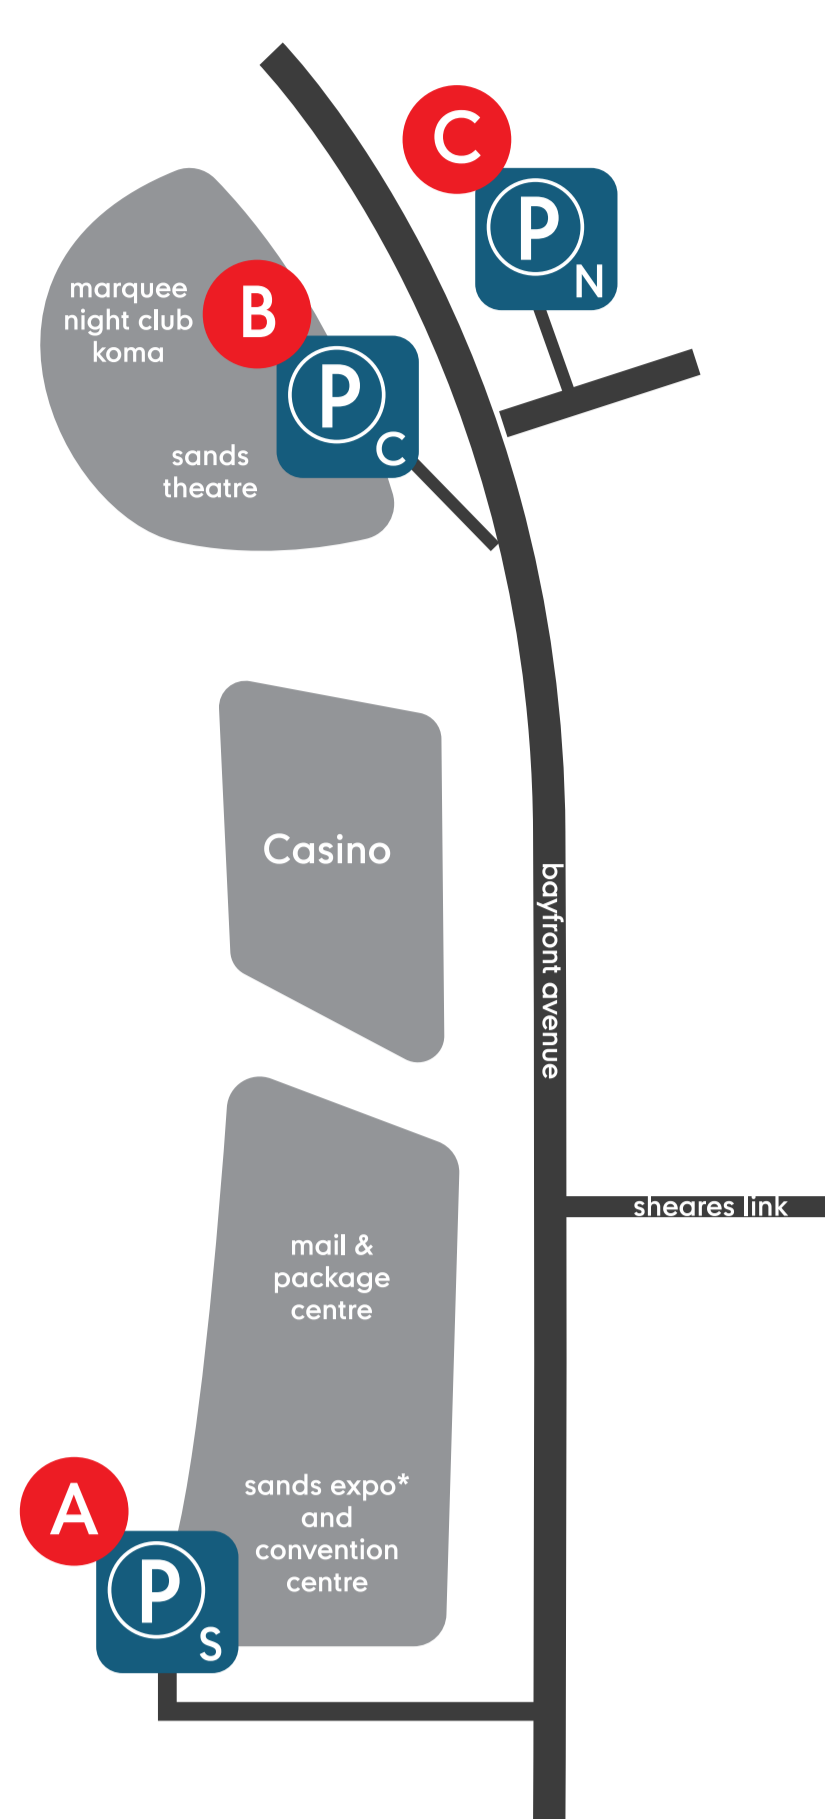

# how to get to the mothercare baby and kids fair?

### parking at marina bay sands

free parking coupons each day for the first 100 customers who spend over \$500. enter from carpark **B** or **C**.

enter at carpark **A** for full day parking flat rate at SGD23.

### other parking options

park at **suntec city carpark** or **millenia walk carpark** and take 1 MRT stop from dt15 promenade MRT station to dt16 bayfront MRT station.

walk 5 min from **marina bay open carpark**.

## by MRT

the closest mrt station is **bayfront mrt station (ce1/dt16)** which connects to the circle and downtown line. take exit e, turn right and follow the sign for the sands expo and convention centre at level 1.